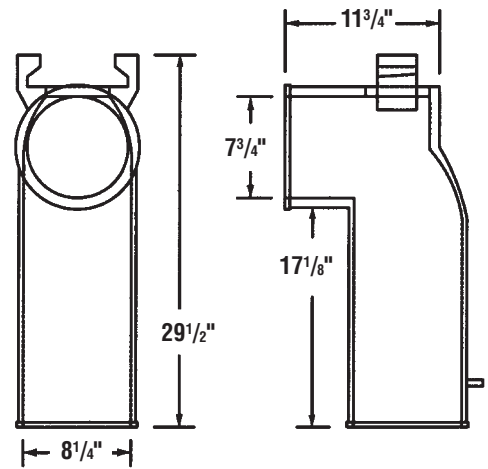

TRAPS

Standard Trap

Gooseneck Trap with Cleanout Cover
Pattern Number 9370

Pattern Number	A	B	C	Pipe Size
2561	11 1/2	20 1/2	5 1/2	8
2562	13 1/4	23 1/2	6 1/2	10
2563	15 3/4	26	7 1/2	12
2564	18	27	9	15

Standard Trap only includes stainless steel hanger hooks (2 per trap).