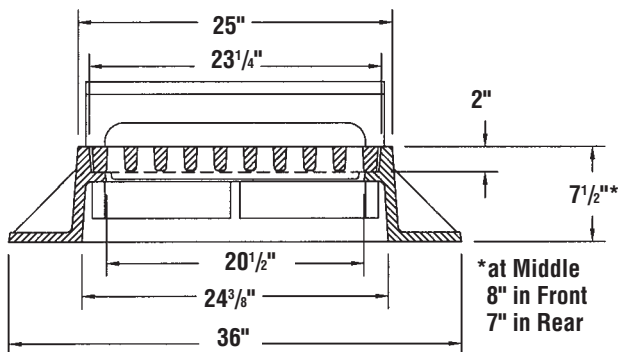

Syracuse Castings

Better By Design

CURB TYPE INLETS

Heavy Duty Adjustable Curb Type Inlet

Pattern Number 2640

Pattern Number 2630