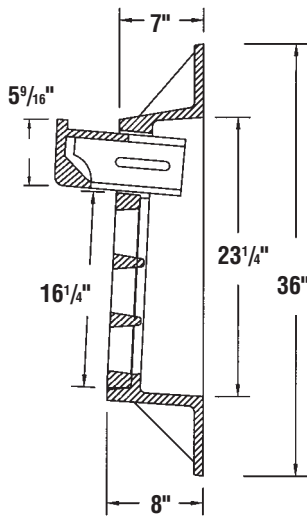

Syracuse Castings

Better By Design

CURB TYPE INLETS

Heavy Duty Adjustable Curb Type Inlet

Pattern Number 2640

Pattern Number 2630