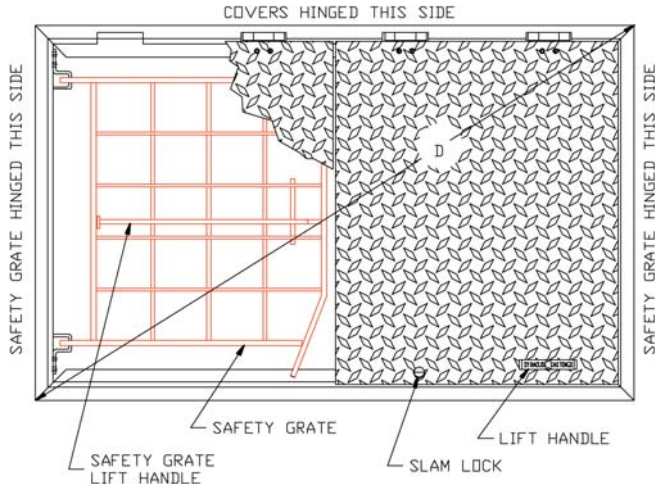

Angle Style Pedestrian Rated Aluminum Hatch
Model “LEC-AOSG”

- Orange safety grate system for fall through protection and controlled confined space entry
- Pedestrian rated, 300 PSF
- Heavy duty stainless steel hinges
- Exterior of frame coated with black primer
- Stainless steel slam lock with removable plug
- Stainless steel hardware
- Aluminum lift handle
- 1/4" Diamond plate

Model “LEC-AOSG” (continued)

Double Grate, Single Cover Style

Pattern Number	Unobstructed Clear Opening	Dimensions in Inches		Height	Diagonal
Aluminum	0 x 01	A x A1	B x B1	C	D
<i>Single Grate, Single Cover Style</i>					
LEC-1AOSG	24 x 24	25 x 29	27½ x 31½	2 ⁹ / ₁₆	41 ¹³ / ₁₆
LEC-2AOSG	24 x 30	25 x 35	27½ x 37½	2 ⁹ / ₁₆	46½
LEC-3AOSG	24 x 36	25 x 41	27½ x 43½	2 ⁹ / ₁₆	51 ⁷ / ₁₆
LEC-4AOSG	30 x 30	31 x 35	33½ x 37½	2 ⁹ / ₁₆	50 ⁵ / ₁₆
LEC-5AOSG	30 x 36	31 x 41	33½ x 43½	2 ⁹ / ₁₆	54 ⁷ / ₈
LEC-7AOSG	36 x 36	37 x 41	39½ x 43½	2 ⁹ / ₁₆	58 ³ / ₄
LEC-9AOSG	42 x 42	43 x 48	45½ x 50½	2 ⁹ / ₁₆	68
<i>Double Grate, Single Cover Style</i>					
LEC-6AOSG	30 x 48	30 x 55	36 x 57½	2 ⁹ / ₁₆	67 ¹³ / ₁₆
LEC-8AOSG	36 x 48	36 x 55	42 x 57½	2 ⁹ / ₁₆	71 ³ / ₁₆

Angle Style Pedestrian Rated Aluminum Hatch
Model “LECD-AOSG”

Pattern Number	Unobstructed Clear Opening	Dimensions in Inches		Height	Diagonal
Aluminum	0 x 01	A x A1	B x B1	C	D
LECD-10AOSG	30 x 48	30 x 55	36 x 57 ¹ / ₂	2 ⁹ / ₁₆	67 ¹³ / ₁₆
LECD-11AOSG	30 x 54	30 x 61	36 x 63 ¹ / ₂	2 ⁹ / ₁₆	73
LECD-12AOSG	36 x 48	36 x 55	42 x 57 ¹ / ₂	2 ⁹ / ₁₆	71 ³ / ₁₆
LECD-13AOSG	36 x 60	36 x 67	42 x 69 ¹ / ₂	2 ⁹ / ₁₆	81 ³ / ₁₆
LECD-14AOSG	42 x 48	42 x 55	48 x 57 ¹ / ₂	2 ⁹ / ₁₆	74 ⁷ / ₈
LECD-15AOSG	48 x 48	48 x 56	54 x 58 ¹ / ₂	2 ⁹ / ₁₆	79 ⁵ / ₈
LECD-16AOSG	48 x 54	48 x 62	54 x 64 ¹ / ₂	2 ⁹ / ₁₆	84 ¹ / ₈
LECD-17AOSG	48 x 72	48 x 81	54 x 83 ¹ / ₂	2 ⁹ / ₁₆	99 ⁷ / ₁₆
LECD-18AOSG	60 x 60	60 x 69	66 x 71 ¹ / ₂	2 ⁹ / ₁₆	97 ⁵ / ₁₆
LECD-19AOSG	48 x 60	48 x 68	54 x 70 ¹ / ₂	2 ⁹ / ₁₆	88 ¹³ / ₁₆
LECD-20AOSG	60 x 72	60 x 81	66 x 83 ¹ / ₂	2 ⁹ / ₁₆	106 ⁷ / ₁₆