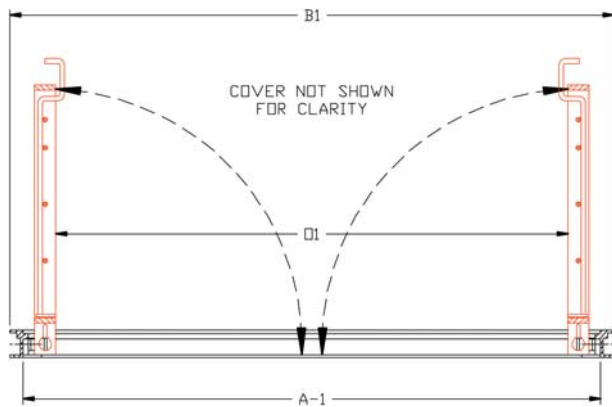

Angle Style Pedestrian Rated Aluminum Hatch
Model “LEC-AOSG”

- Orange safety grate system for fall through protection and controlled confined space entry
- Pedestrian rated, 300 PSF
- Heavy duty stainless steel hinges
- Exterior of frame coated with black primer
- Stainless steel slam lock with removable plug
- Stainless steel hardware
- Aluminum lift handle
- 1/4" Diamond plate

Model “LEC-AOSG” (continued)

Double Grate, Single Cover Style

Pattern Number	Unobstructed Clear Opening	Dimensions in Inches		Height	Diagonal
Aluminum	0 x 01	A x A1	B x B1	C	D
<i>Single Grate, Single Cover Style</i>					
LEC-1AOSG	24 x 24	25 x 29	27½ x 31½	2 ⁹ / ₁₆	41 ¹³ / ₁₆
LEC-2AOSG	24 x 30	25 x 35	27½ x 37½	2 ⁹ / ₁₆	46½
LEC-3AOSG	24 x 36	25 x 41	27½ x 43½	2 ⁹ / ₁₆	51 ⁷ / ₁₆
LEC-4AOSG	30 x 30	31 x 35	33½ x 37½	2 ⁹ / ₁₆	50 ⁵ / ₁₆
LEC-5AOSG	30 x 36	31 x 41	33½ x 43½	2 ⁹ / ₁₆	54 ⁷ / ₈
LEC-7AOSG	36 x 36	37 x 41	39½ x 43½	2 ⁹ / ₁₆	58 ³ / ₄
LEC-9AOSG	42 x 42	43 x 48	45½ x 50½	2 ⁹ / ₁₆	68
<i>Double Grate, Single Cover Style</i>					
LEC-6AOSG	30 x 48	30 x 55	36 x 57½	2 ⁹ / ₁₆	67 ¹³ / ₁₆
LEC-8AOSG	36 x 48	36 x 55	42 x 57½	2 ⁹ / ₁₆	71 ³ / ₁₆

Angle Style Pedestrian Rated Aluminum Hatch
Model “LECD-AOSG”

Pattern Number	Unobstructed Clear Opening	Dimensions in Inches		Height	Diagonal
Aluminum	0 x 01	A x A1	B x B1	C	D
LECD-10AOSG	30 x 48	30 x 55	36 x 57 ¹ / ₂	2 ⁹ / ₁₆	67 ¹³ / ₁₆
LECD-11AOSG	30 x 54	30 x 61	36 x 63 ¹ / ₂	2 ⁹ / ₁₆	73
LECD-12AOSG	36 x 48	36 x 55	42 x 57 ¹ / ₂	2 ⁹ / ₁₆	71 ³ / ₁₆
LECD-13AOSG	36 x 60	36 x 67	42 x 69 ¹ / ₂	2 ⁹ / ₁₆	81 ³ / ₁₆
LECD-14AOSG	42 x 48	42 x 55	48 x 57 ¹ / ₂	2 ⁹ / ₁₆	74 ⁷ / ₈
LECD-15AOSG	48 x 48	48 x 56	54 x 58 ¹ / ₂	2 ⁹ / ₁₆	79 ⁵ / ₈
LECD-16AOSG	48 x 54	48 x 62	54 x 64 ¹ / ₂	2 ⁹ / ₁₆	84 ¹ / ₈
LECD-17AOSG	48 x 72	48 x 81	54 x 83 ¹ / ₂	2 ⁹ / ₁₆	99 ⁷ / ₁₆
LECD-18AOSG	60 x 60	60 x 69	66 x 71 ¹ / ₂	2 ⁹ / ₁₆	97 ⁵ / ₁₆
LECD-19AOSG	48 x 60	48 x 68	54 x 70 ¹ / ₂	2 ⁹ / ₁₆	88 ¹³ / ₁₆
LECD-20AOSG	60 x 72	60 x 81	66 x 83 ¹ / ₂	2 ⁹ / ₁₆	106 ⁷ / ₁₆