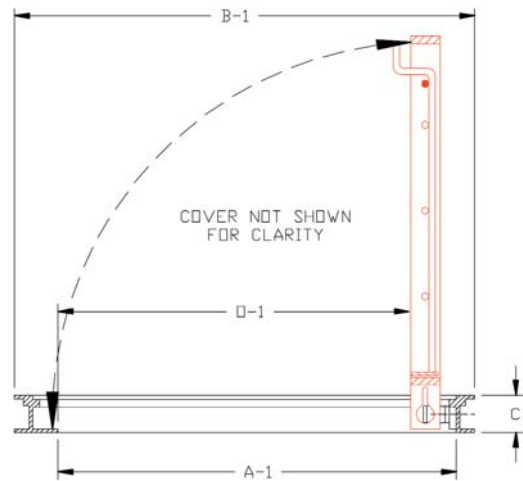

Angle Style Pedestrian Rated Aluminum Hatch
Model “LEC-AOSG”

- Orange safety grate system for fall through protection and controlled confined space entry
- Pedestrian rated, 300 PSF
- Heavy duty stainless steel hinges
- Exterior of frame coated with black primer
- Stainless steel slam lock with removable plug
- Stainless steel hardware
- Aluminum lift handle
- 1/4" Diamond plate

Options:

- Additional locking devices
- Cover engraving
- Frame skirt
- Drop down safety grates with lift assisted cover
- Neoprene cushion gasket
- Insulated cover