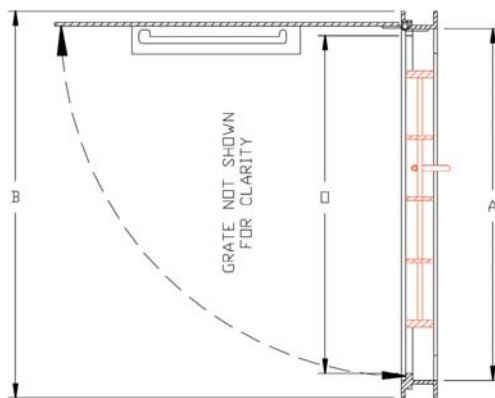

Angle Style Pedestrian Rated Aluminum Hatch
Model “LEC-AOSG”

- Orange safety grate system for fall through protection and controlled confined space entry
- Pedestrian rated, 300 PSF
- Heavy duty stainless steel hinges
- Exterior of frame coated with black primer
- Stainless steel slam lock with removable plug
- Stainless steel hardware
- Aluminum lift handle
- 1/4" Diamond plate

Options:

- Additional locking devices
- Cover engraving
- Frame skirt
- Drop down safety grates with lift assisted cover
- Neoprene cushion gasket
- Insulated cover