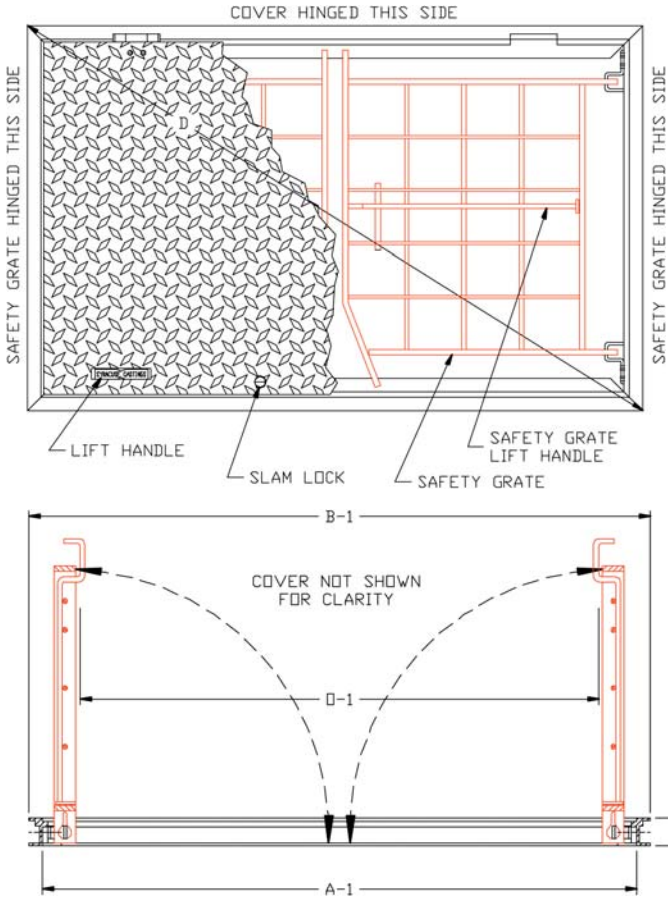

Angle Style Pedestrian Rated Aluminum Hatch
Model “LEC-AOSG”

- Orange safety grate system for fall through protection and controlled confined space entry
- Pedestrian rated, 300 PSF
- Heavy duty stainless steel hinges
- Exterior of frame coated with black primer
- Stainless steel slam lock with removable plug
- Stainless steel hardware
- Aluminum lift handle
- 1/4" Diamond plate

Options:

- Additional locking devices
- Cover engraving
- Frame skirt
- Drop down safety grates with lift assisted cover
- Neoprene cushion gasket
- Insulated cover

Single Grate, Single Cover Style

Angle Style Pedestrian Rated Aluminum Hatch

Model “LEC-AOSG” (continued)

Double Grate, Single Cover Style

Pattern Number	Unobstructed Clear Opening	Dimensions in Inches		Height	Diagonal
Aluminum	0 x 01	A x A1	B x B1	C	D
<i>Single Grate, Single Cover Style</i>					
LEC-1AOSG	24 x 24	25 x 29	27½ x 31½	2 ⁹ / ₁₆	41 ¹³ / ₁₆
LEC-2AOSG	24 x 30	25 x 35	27½ x 37½	2 ⁹ / ₁₆	46½
LEC-3AOSG	24 x 36	25 x 41	27½ x 43½	2 ⁹ / ₁₆	51 ⁷ / ₁₆
LEC-4AOSG	30 x 30	31 x 35	33½ x 37½	2 ⁹ / ₁₆	50 ⁵ / ₁₆
LEC-5AOSG	30 x 36	31 x 41	33½ x 43½	2 ⁹ / ₁₆	54 ⁷ / ₈
LEC-7AOSG	36 x 36	37 x 41	39½ x 43½	2 ⁹ / ₁₆	58 ³ / ₄
LEC-9AOSG	42 x 42	43 x 48	45½ x 50½	2 ⁹ / ₁₆	68
<i>Double Grate, Single Cover Style</i>					
LEC-6AOSG	30 x 48	30 x 55	36 x 57½	2 ⁹ / ₁₆	67 ¹³ / ₁₆
LEC-8AOSG	36 x 48	36 x 55	42 x 57½	2 ⁹ / ₁₆	71 ³ / ₁₆