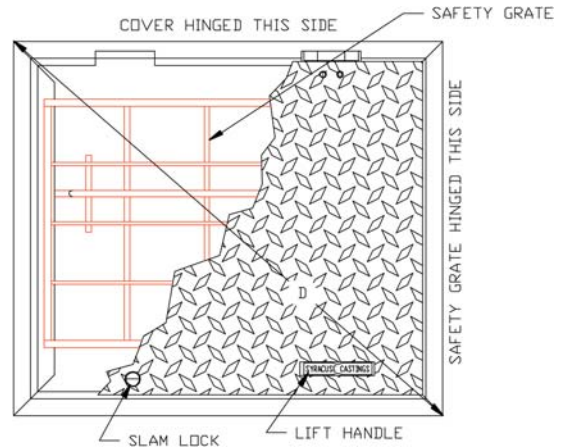

Angle Style Pedestrian Rated Aluminum Hatch
Model “LEC-AOSG”

- Orange safety grate system for fall through protection and controlled confined space entry
- Pedestrian rated, 300 PSF
- Heavy duty stainless steel hinges
- Exterior of frame coated with black primer
- Stainless steel slam lock with removable plug
- Stainless steel hardware
- Aluminum lift handle
- 1/4" Diamond plate

Options:

- Additional locking devices
- Cover engraving
- Frame skirt
- Drop down safety grates with lift assisted cover
- Neoprene cushion gasket
- Insulated cover

Single Grate, Single Cover Style

Angle Style Pedestrian Rated Aluminum Hatch

Model “LEC-AOSG” (continued)

Double Grate, Single Cover Style

Pattern Number	Unobstructed Clear Opening	Dimensions in Inches		Height	Diagonal
Aluminum	0 x 01	A x A1	B x B1	C	D
<i>Single Grate, Single Cover Style</i>					
LEC-1AOSG	24 x 24	25 x 29	27½ x 31½	2 ⁹ / ₁₆	41 ¹³ / ₁₆
LEC-2AOSG	24 x 30	25 x 35	27½ x 37½	2 ⁹ / ₁₆	46½
LEC-3AOSG	24 x 36	25 x 41	27½ x 43½	2 ⁹ / ₁₆	51 ⁷ / ₁₆
LEC-4AOSG	30 x 30	31 x 35	33½ x 37½	2 ⁹ / ₁₆	50 ⁵ / ₁₆
LEC-5AOSG	30 x 36	31 x 41	33½ x 43½	2 ⁹ / ₁₆	54 ⁷ / ₈
LEC-7AOSG	36 x 36	37 x 41	39½ x 43½	2 ⁹ / ₁₆	58 ³ / ₄
LEC-9AOSG	42 x 42	43 x 48	45½ x 50½	2 ⁹ / ₁₆	68
<i>Double Grate, Single Cover Style</i>					
LEC-6AOSG	30 x 48	30 x 55	36 x 57½	2 ⁹ / ₁₆	67 ¹³ / ₁₆
LEC-8AOSG	36 x 48	36 x 55	42 x 57½	2 ⁹ / ₁₆	71 ³ / ₁₆