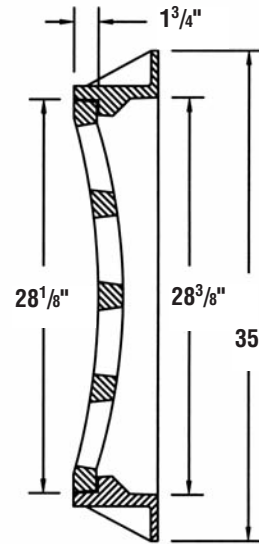

Heavy Duty Gutter Frame & Grate

Pattern Number 4145

Pattern Number 93359