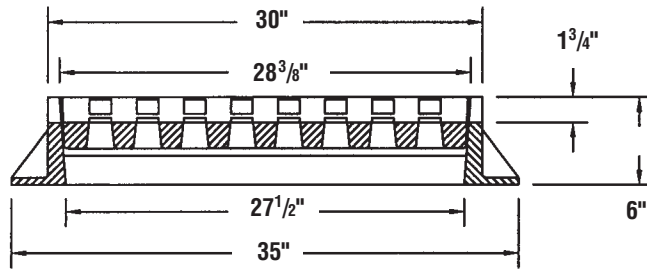

Heavy Duty Gutter Frame & Grate

Pattern Number 4145

Pattern Number 93359