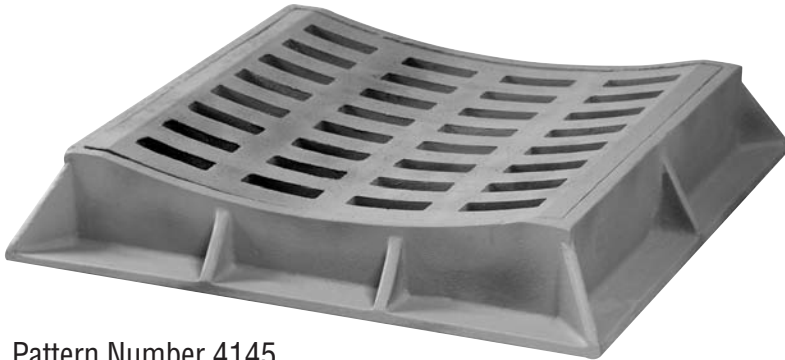

Heavy Duty Gutter Frame & Grate

Pattern Number 4145

Pattern Number 93359